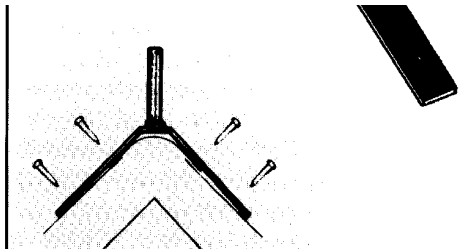

589 STEEL ROOF MOUNT

conforms to any pitch
589ST Stainless Steel

Screws provided with all mounts.

**401 CAST IRON
ADJUSTABLE ROOF MOUNT**

conforms to any roof pitch or flat surface
**401AL ALUMINUM
ADJUSTABLE ROOF MOUNT**
with stainless steel screws

STEEL MOUNT FOR EAVES

585S Steel
585ST Stainless Steel